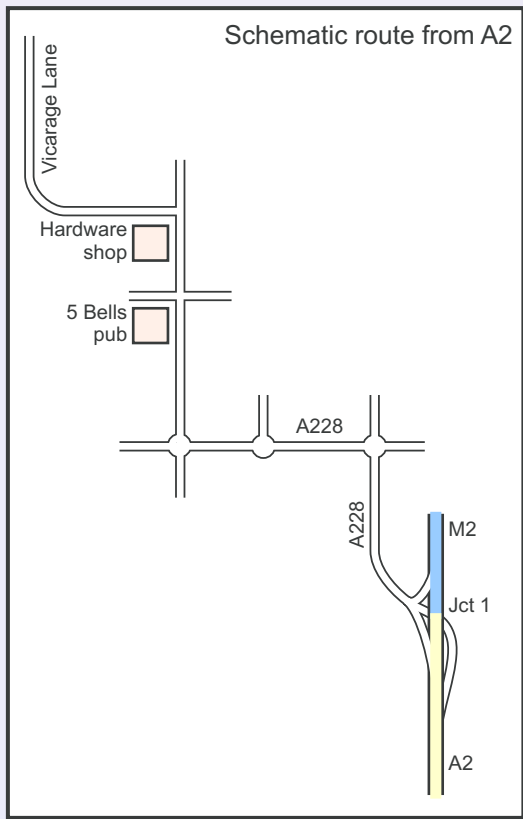

# Directions to OrchestralPercussion

**OrchestralPercussion** 

Unit 8 Hoo Marina  
Vicarage Lane  
Hoo (near Rochester)  
Kent  
ME3 9TW  
phone/fax:  
01634 255 200